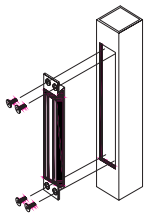

## Specifications

**Finish:** Galvanized, Powder Coat Colors Available

**Webbing:** 3/8" x 3/4" 14-gauge

**Vertical Channel:** 1 1/4" x 3/8" 14-gauge C-channel

**Trolley:** 1" Steel Wheels

**Top Track:** 1 1/8" x 1 3/16" 11-gauge U-channel

**Locking Bar:** 1 3/4" x 1 3/4" Tube Pre-prepped Locking Bar

**Locks:** Electromagnetic lock. Floor bolt with vertical channels allow for a quick emergency clearing

**Rivets:** 1/4" x 1 1/2" Steel

1

1 3/4" x 1 3/4" Pre-prepped Locking Bar

2

Adjustable HD Track Rollers

3

Tamper Proof Armature Recess

4

Optional Dust Proof Strike for Drop Pin