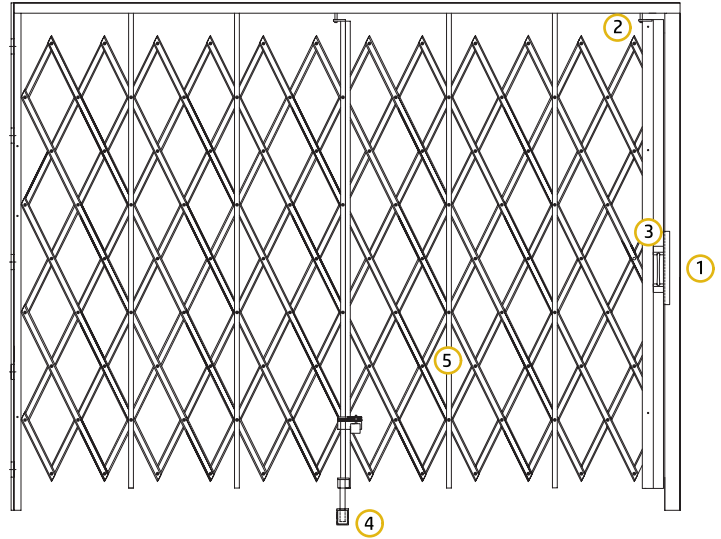

Hybrid SMART Gates

IEP is proud to introduce the Hybrid SMART Gate. This innovative gate provides security to restricted areas while allowing safe emergency egress. Hybrid SMART Gate can be used on the interior or exterior of a building as another layer of break-in defense. Smart access locking mechanism allows integration with existing security system. *Only available in single gates.*

Specifications

Finish: Galvanized, Powder Coat Colors Available

Webbing: 3/8" x 3/4" 14-gauge

Vertical Channel: 1 1/4" x 3/8" 14-gauge C-channel

Trolley: 1" Steel Wheels

Top Track: 1 1/8" x 1 3/16" 11-gauge U-channel

Locking Bar: 1 3/4" x 1 3/4" Tube Pre-prepped Locking Bar

Locks: Electromagnetic lock. Floor bolt with vertical channels allow for a quick emergency clearing

Rivets: 1/4" x 1 1/2" Steel

Single Access Locking Options

Key Pad: Alarm Controls KP-200 + KP-400

Card Reader & Keypad Combo: HID EntryProx 4045 + KP-300 Turnstile

For use where integrated network security is NOT already in place (gate to operate independently).

1

1 3/4" x 1 3/4" Pre-prepped Locking Bar

2

Adjustable HD Track Rollers

3

Tamper Proof Armature Recess

4

Optional Dust Proof Strike for Drop Pin

5

Easy Sliding Cross Bars Mounted in HD Vertical Channel

**ILLINOIS
ENGINEERED
PRODUCTS**

The Preferred Security Gate Since 1962

scan to learn more

Sold Exclusively by IEP Authorized Dealers