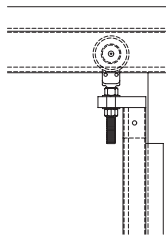

## Specifications

**Finish:** Galvanized, Powder Coat Colors Available

**Webbing:** 3/8" x 3/4" 14-gauge

**Vertical Channel:** 1 1/4" x 3/8" 14-gauge C-channel

**Trolley:** 1" Steel Wheels

**Top Track:** 1 1/8" x 1 3/16" 11-gauge U-channel

**Locking Bar:** 1 3/4" x 1 3/4" Tube Pre-prepped Locking Bar

**Locks:** Electromagnetic lock. Floor bolt with vertical channels allow for a quick emergency clearing

**Rivets:** 1/4" x 1 1/2" Steel

1

1 3/4" x 1 3/4" Pre-prepped Locking Bar

2

Adjustable HD Track Rollers

3

Tamper Proof Armature Recess

4

Optional Dust Proof Strike for Drop Pin